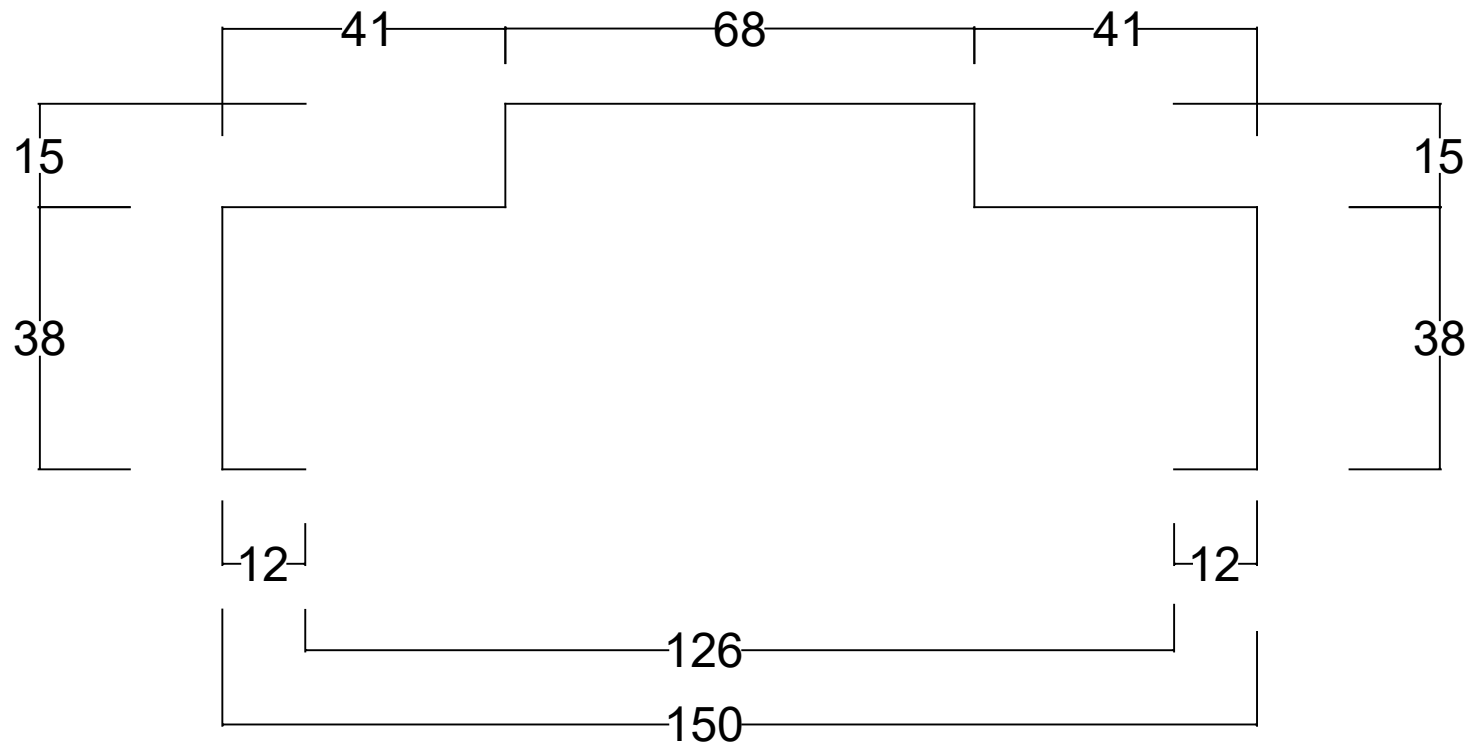

TAYLORS DOOR AND FRAMES PROFILE ID: NR126RF

Material: 1.1mm Zinc Anneal
Hinge Type/Qty: 3 Screw Fixed Hinge Preparations
Strike: Universal Strike
Assembly: Fully Welded Dressed and Primed
Fixing Method: Tube Fixings
Nominal Door Thickness: 35mm

Drawing ID: NR126RFProfile

Sheet:

1 of 1

Revision: A