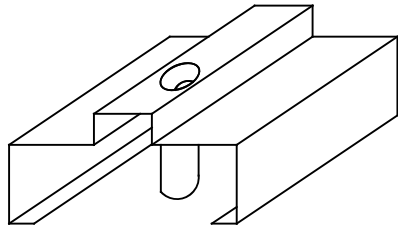

TAYLORS DOOR AND FRAMES PROFILE ID: NR126RF

Material: 1.1mm Zinc Anneal
Hinge Type/Qty: 3 Screw Fixed Hinge Preparations
Strike: Universal Strike
Assembly: Fully Welded Dressed and Primed
Fixing Method: Tube Fixings
Nominal Door Thickness: 35mm