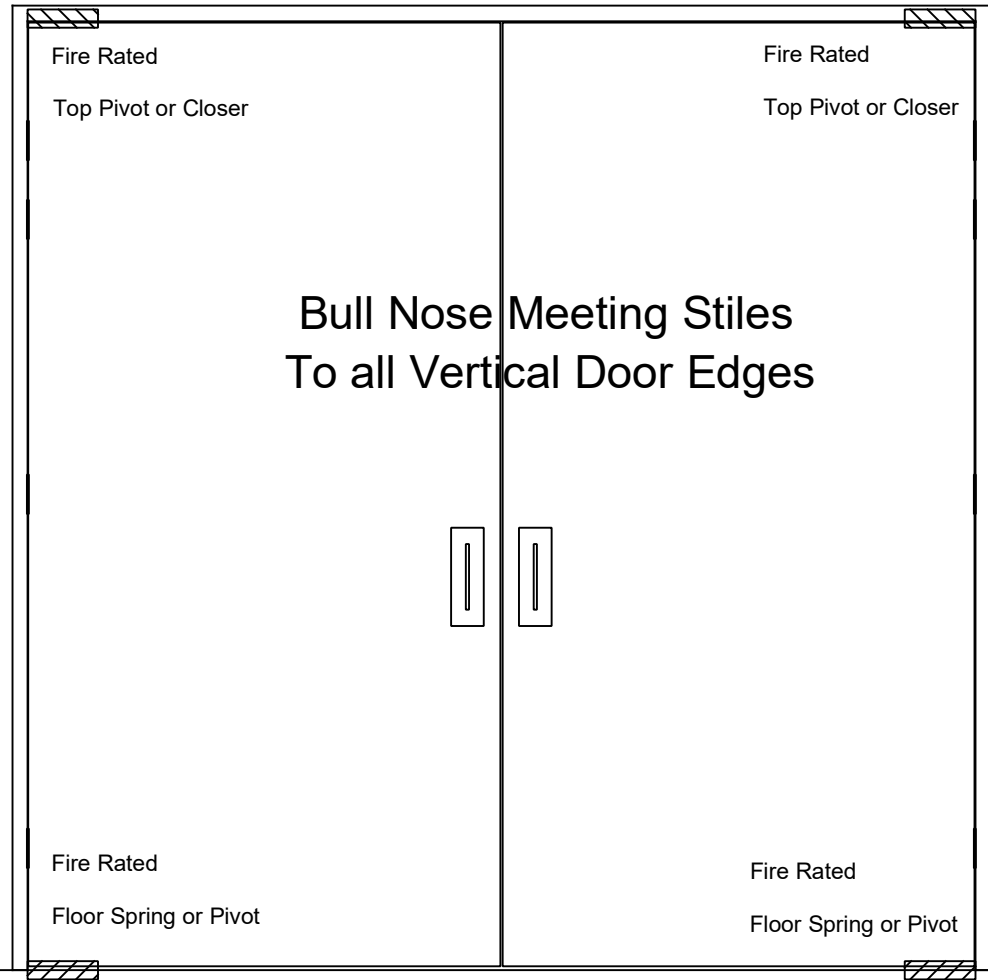

Cross Section

← Maximum Door Width 2400mm (1200mm Maximum Width Each Leaf) →

Stile Profile

Head Profile

Taylor's Doors & Frames Pty Ltd

20 Orchard Road
 Brookvale NSW 2100
 Ph: + 61 2 9905 1222
 Email: admin@taylor'sdoors.com.au