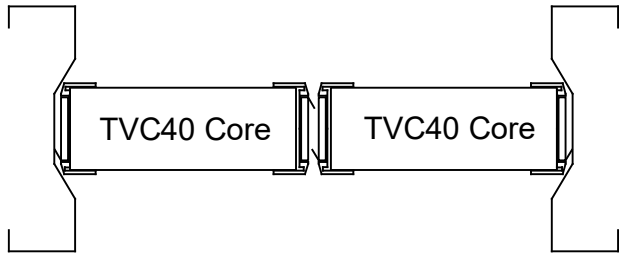

Cross Section

← Maximum Door Width 2400mm (1200mm Maximum Width Each Leaf) →

Stile Profile

Head Profile

Taylor's Doors & Frames Pty Ltd

20 Orchard Road
 Brookvale NSW 2100
 Ph: + 61 2 9905 1222
 Email: admin@taylor'sdoors.com.au