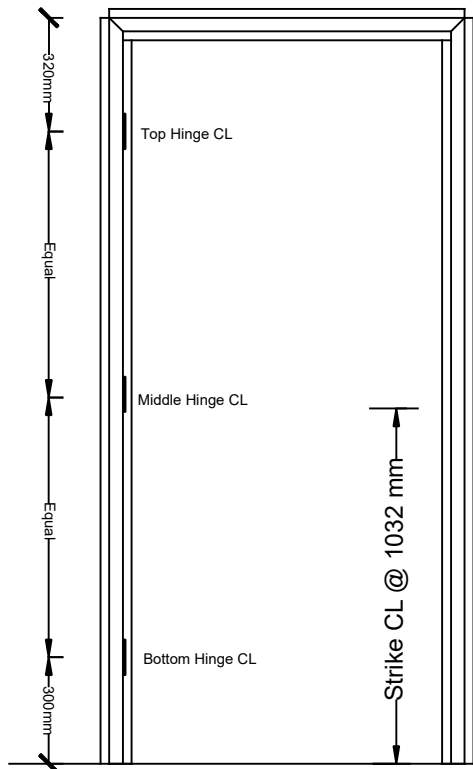

Overall Frame Height: 2100mm  
Overall Frame Width: 1000mm  
Strike: Universal

Drawn By: Peter Mole

Date: 20th October 2014

Drawing ID: 2040920ElevationPF

Sheet:

1 of 1

Revision: A