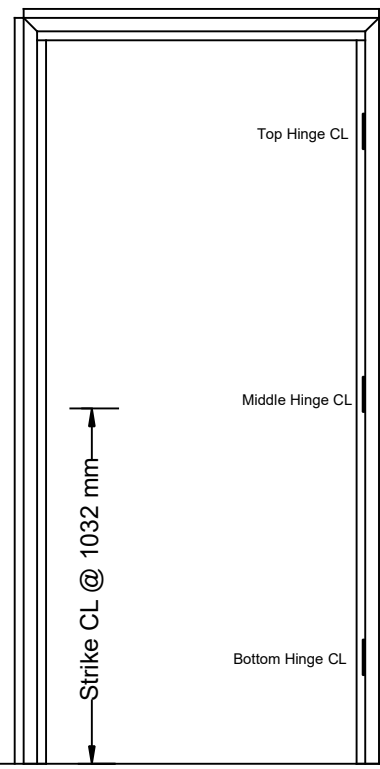

Overall Frame Height: 2100mm  
Overall Frame Width: 1000mm  
Strike: Universal

Drawn By: Peter Mole

Date: 20th October 2014

Drawing ID: 2040920ElevationPF

Sheet:

1 of 1

Revision: A