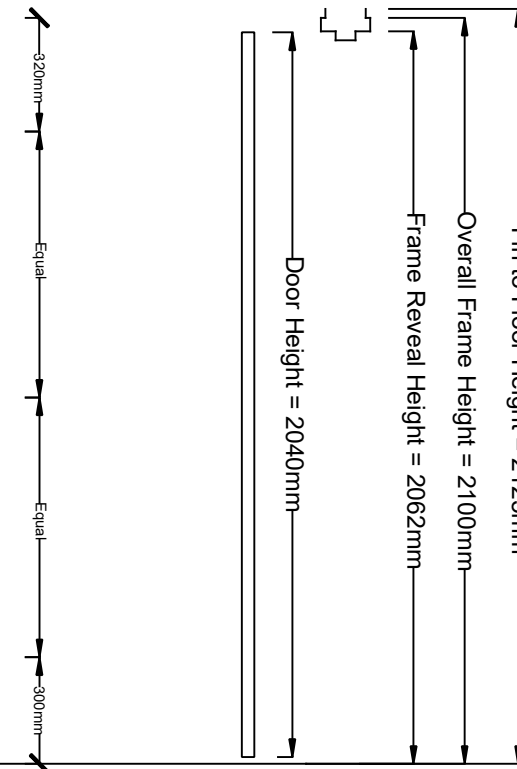

Overall Frame Height: 2100mm  
Overall Frame Width: 1000mm  
Strike: Universal

Drawn By: Peter Mole

Date: 20th October 2014

Drawing ID: 2040920ElevationPF

Sheet:

1 of 1

Revision: A