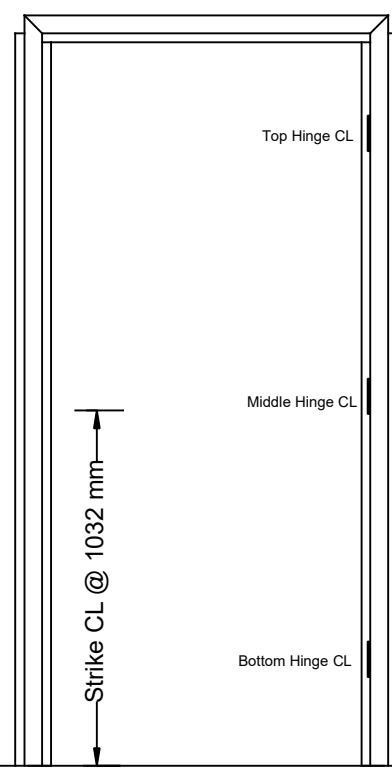

Overall Frame Height: 2112mm
Overall Frame Width: 1024mm
Strike: Universal

Taylor's Doors & Frames Pty Ltd
 20 Orchard Road
 Brookvale NSW 2100
 Ph: + 61 2 9905 1222
 Email: admin@taylor'sdoors.com.au

General Notes: NOT TO SCALE www.taylor'sdoors.com.au	Drawn By: Peter Mole	Sheet:
	Date: 20th October 2014	1 of 1
	Drawing ID: 2040920ElevationNG	Revision: A