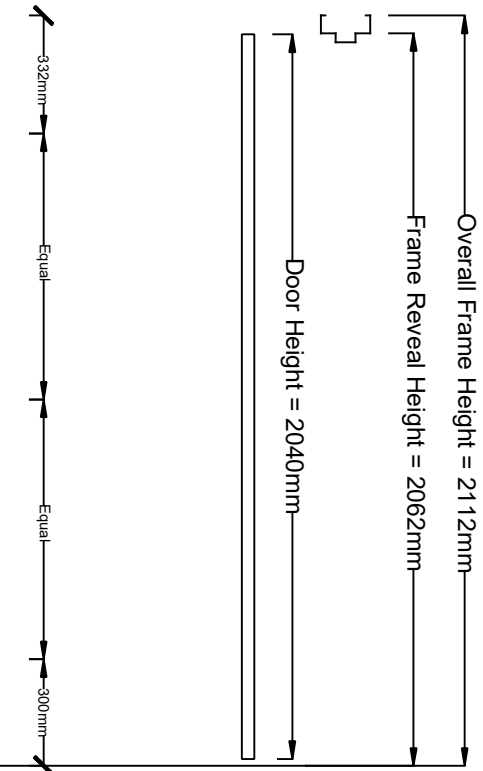

Overall Frame Height: 2112mm
Overall Frame Width: 1024mm
Strike: Universal

Taylor's Doors & Frames Pty Ltd
 20 Orchard Road
 Brookvale NSW 2100
 Ph: + 61 2 9905 1222
 Email: admin@taylor'sdoors.com.au

General Notes: NOT TO SCALE www.taylor'sdoors.com.au	Drawn By: Peter Mole	Sheet:
	Date: 20th October 2014	1 of 1
	Drawing ID: 2040920ElevationNG	Revision: A