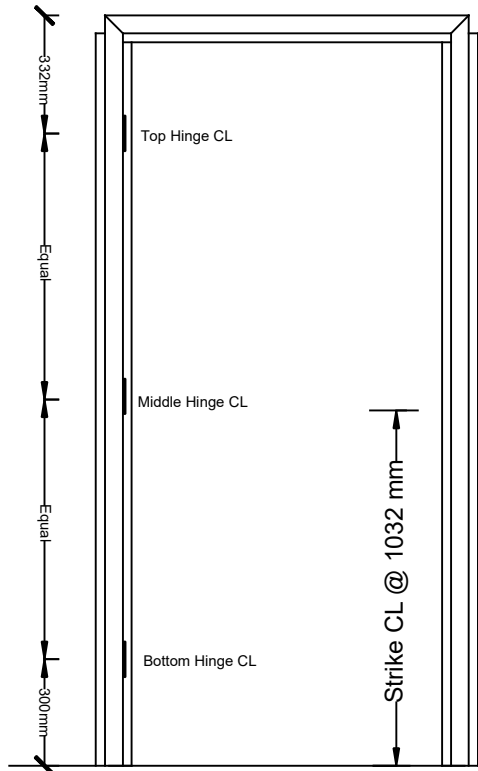

Overall Frame Height: 2112mm
Overall Frame Width: 1024mm
Strike: Universal

Taylor's Doors & Frames Pty Ltd
 20 Orchard Road
 Brookvale NSW 2100
 Ph: + 61 2 9905 1222
 Email: admin@taylor'sdoors.com.au

General Notes: NOT TO SCALE www.taylor'sdoors.com.au	Drawn By: Peter Mole	Sheet:
	Date: 20th October 2014	1 of 1
	Drawing ID: 2040920ElevationNG	Revision: A