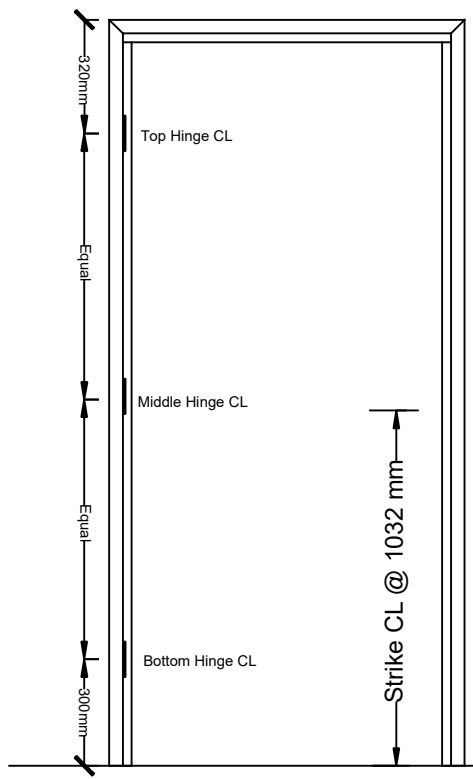

Overall Frame Height: 2100mm
Overall Frame Width: 1000mm
Strike: Universal

Taylor's Doors & Frames Pty Ltd

20 Orchard Road
 Brookvale NSW 2100
 Ph: + 61 2 9905 1222
 Email: admin@taylor'sdoors.com.au

General Notes:
NOT TO SCALE
www.taylor'sdoors.com.au

Drawn By: Peter Mole
 Date: 14th October 2014
 Drawing ID: 2040920Elevation

Sheet:
 1 of 1
 Revision: A