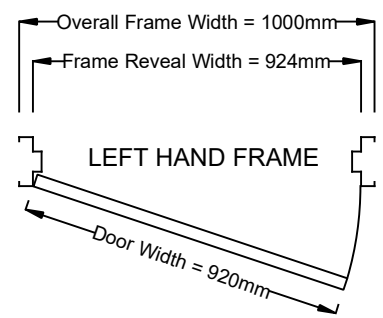

Overall Frame Height: 2100mm
Overall Frame Width: 1000mm
Strike: Universal

Taylor's Doors & Frames Pty Ltd

20 Orchard Road
 Brookvale NSW 2100
 Ph: + 61 2 9905 1222
 Email: admin@taylor'sdoors.com.au

General Notes:
NOT TO SCALE
www.taylor'sdoors.com.au

Drawn By: Peter Mole
 Date: 14th October 2014
 Drawing ID: 2040920Elevation

Sheet:
 1 of 1
 Revision: A