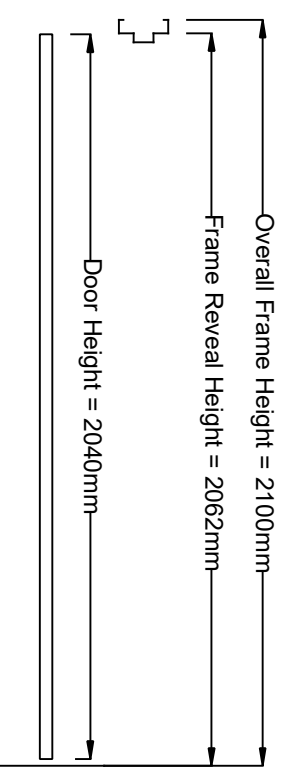

Overall Frame Height: 2100mm
Overall Frame Width: 1000mm
Strike: Universal

Taylor's Doors & Frames Pty Ltd

20 Orchard Road
 Brookvale NSW 2100
 Ph: + 61 2 9905 1222
 Email: admin@taylor'sdoors.com.au

General Notes:
NOT TO SCALE
www.taylor'sdoors.com.au

Drawn By: Peter Mole
 Date: 14th October 2014
 Drawing ID: 2040920Elevation

Sheet:
 1 of 1
 Revision: A