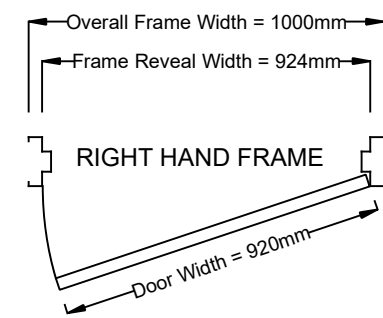

Overall Frame Height: 2100mm
Overall Frame Width: 1000mm
Strike: Universal

Taylor's Doors & Frames Pty Ltd

20 Orchard Road
 Brookvale NSW 2100
 Ph: + 61 2 9905 1222
 Email: admin@taylor'sdoors.com.au

General Notes:
NOT TO SCALE
www.taylor'sdoors.com.au