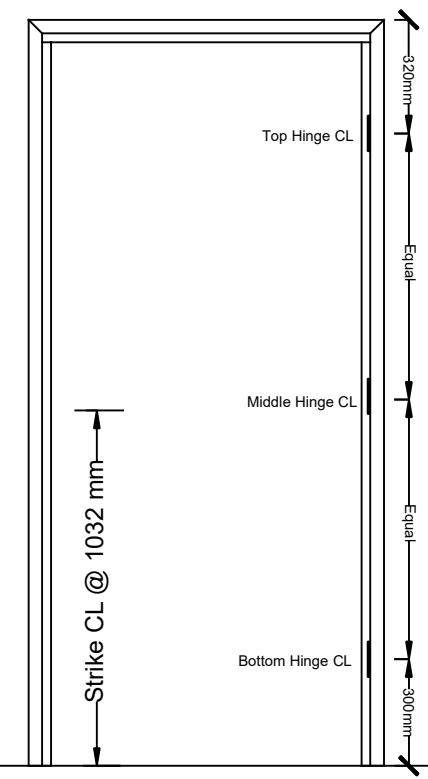

Overall Frame Height: 2100mm
Overall Frame Width: 1000mm
Strike: Universal

Taylor's Doors & Frames Pty Ltd

20 Orchard Road
 Brookvale NSW 2100
 Ph: + 61 2 9905 1222
 Email: admin@taylor'sdoors.com.au

General Notes:
NOT TO SCALE
www.taylor'sdoors.com.au

Drawn By: Peter Mole
 Date: 14th October 2014
 Drawing ID: 2040920Elevation

Sheet:
 1 of 1
 Revision: A