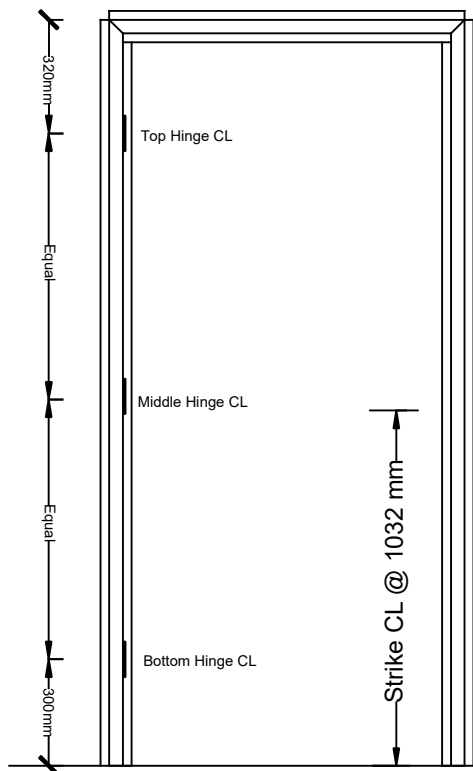

Overall Frame Height: 2100mm
 Overall Frame Width: 1000mm
 Strike: Universal

Taylor's Doors & Frames Pty Ltd

20 Orchard Road
 Brookvale NSW 2100
 Ph: + 61 2 9905 1222
 Email: admin@taylor'sdoors.com.au

General Notes:
NOT TO SCALE
www.taylor'sdoors.com.au

Drawn By: Peter Mole
 Date: 20th October 2014
 Drawing ID: 2040820ElevationPF

Sheet:
 1 of 1
 Revision: A