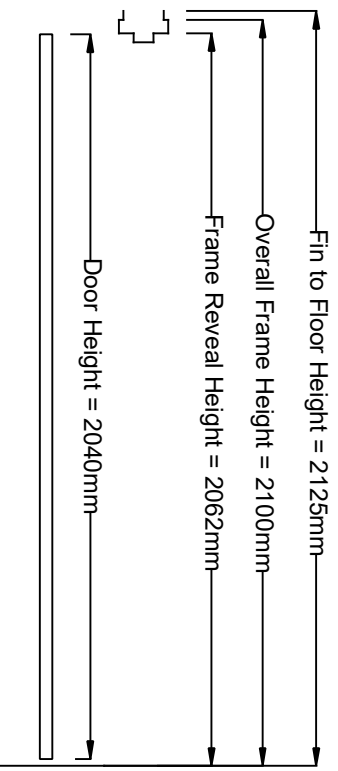

Overall Frame Height: 2100mm
 Overall Frame Width: 1000mm
 Strike: Universal

Taylor's Doors & Frames Pty Ltd

20 Orchard Road
 Brookvale NSW 2100
 Ph: + 61 2 9905 1222
 Email: admin@taylor'sdoors.com.au

General Notes:
NOT TO SCALE
www.taylor'sdoors.com.au

Drawn By: Peter Mole
 Date: 20th October 2014
 Drawing ID: 2040820ElevationPF

Sheet:
 1 of 1
 Revision: A