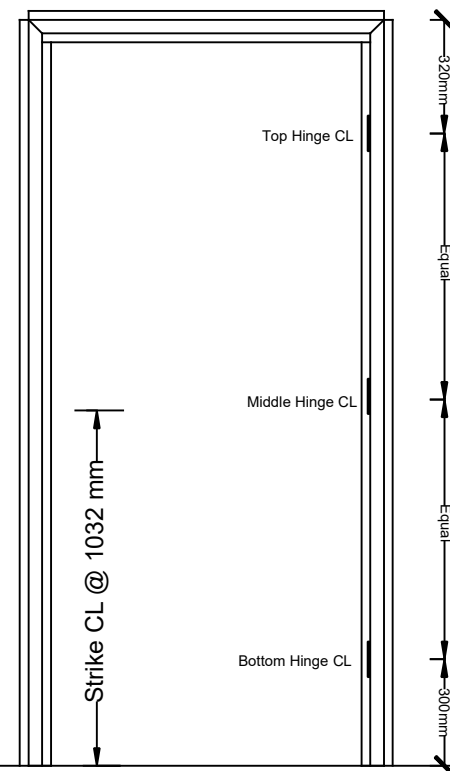

Overall Frame Height: 2100mm
 Overall Frame Width: 1000mm
 Strike: Universal

Taylor's Doors & Frames Pty Ltd

20 Orchard Road
 Brookvale NSW 2100
 Ph: + 61 2 9905 1222
 Email: admin@taylor'sdoors.com.au

General Notes:
NOT TO SCALE
www.taylor'sdoors.com.au

Drawn By: Peter Mole
 Date: 20th October 2014
 Drawing ID: 2040820ElevationPF

Sheet:
 1 of 1
 Revision: A