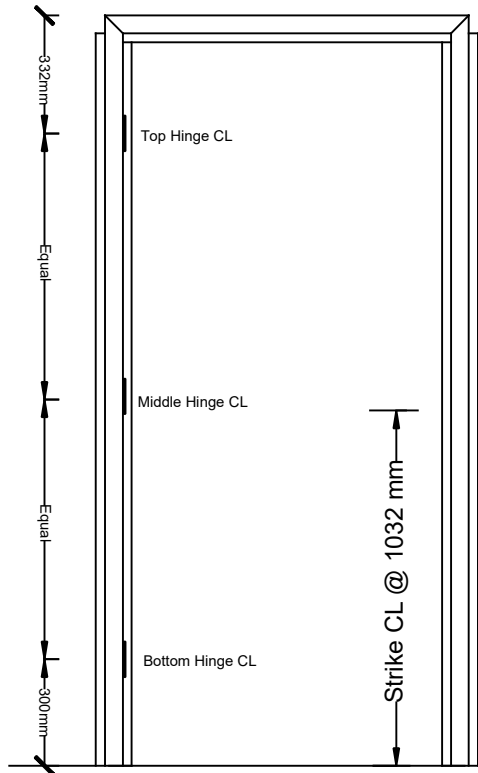

Overall Frame Height: 2112mm
Overall Frame Width: 924mm
Strike: Universal

Drawn By: Peter Mole

Date: 20th October 2014

Drawing ID: 2040820ElevationNG

Sheet:

1 of 1

Revision: A