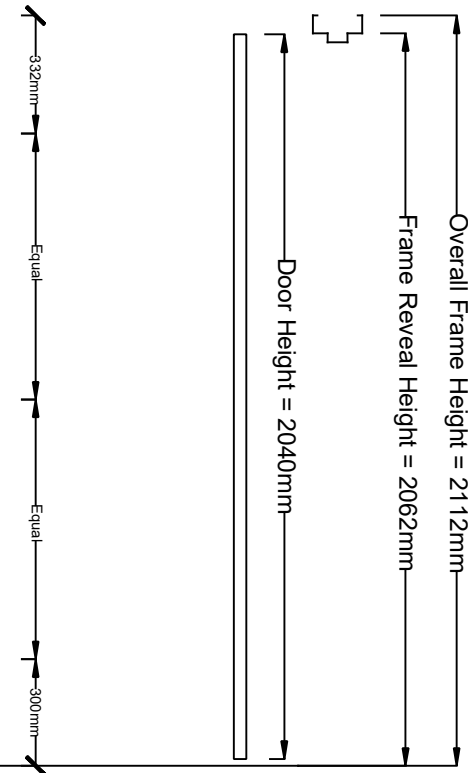

Overall Frame Height: 2112mm
Overall Frame Width: 924mm
Strike: Universal

Drawn By: Peter Mole

Date: 20th October 2014

Drawing ID: 2040820ElevationNG

Sheet:

1 of 1

Revision: A