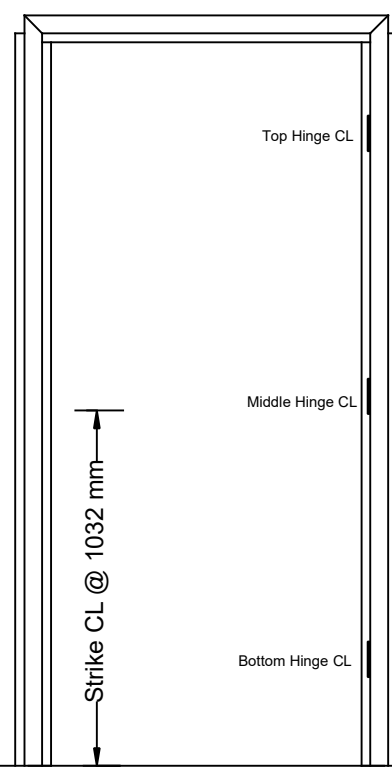

Overall Frame Height: 2112mm
Overall Frame Width: 924mm
Strike: Universal

Drawn By: Peter Mole

Date: 20th October 2014

Drawing ID: 2040820ElevationNG

Sheet:

1 of 1

Revision: A