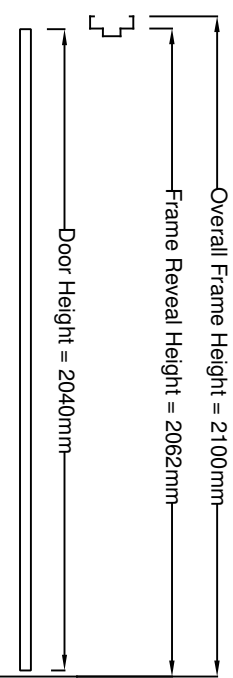

Overall Frame Height: 2100mm
Overall Frame Width: 900mm
Strike: Universal

Taylor's Doors & Frames Pty Ltd

20 Orchard Road
 Brookvale NSW 2100
 Ph: + 61 2 9905 1222
 Email: admin@taylorsdoors.com.au

General Notes:
NOT TO SCALE
www.taylorsdoors.com.au

Drawn By: Peter Mole
 Date: 14th October 2014
 Drawing ID: 2040820Elevation

Sheet:
 1 of 1
 Revision: A