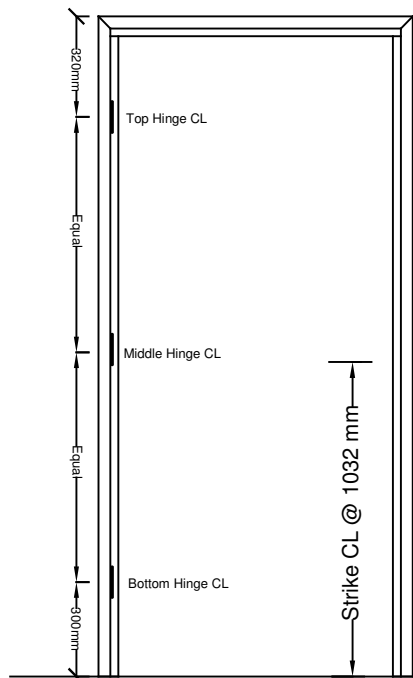

Overall Frame Height: 2100mm
Overall Frame Width: 900mm
Strike: Universal

Taylor's Doors & Frames Pty Ltd

20 Orchard Road
 Brookvale NSW 2100
 Ph: + 61 2 9905 1222
 Email: admin@taylorsdoors.com.au

General Notes:
NOT TO SCALE
www.taylorsdoors.com.au

Drawn By: Peter Mole
 Date: 14th October 2014
 Drawing ID: 2040820Elevation

Sheet:
 1 of 1
 Revision: A