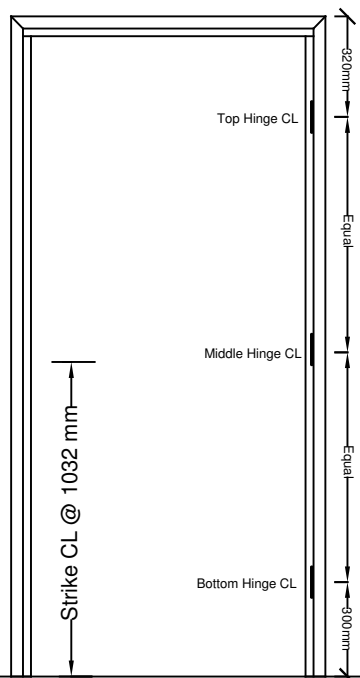

Overall Frame Height: 2100mm
Overall Frame Width: 900mm
Strike: Universal

Taylor's Doors & Frames Pty Ltd

20 Orchard Road
 Brookvale NSW 2100
 Ph: + 61 2 9905 1222
 Email: admin@taylorsdoors.com.au

General Notes:
NOT TO SCALE
www.taylorsdoors.com.au

Drawn By: Peter Mole
 Date: 14th October 2014
 Drawing ID: 2040820Elevation

Sheet:
 1 of 1
 Revision: A