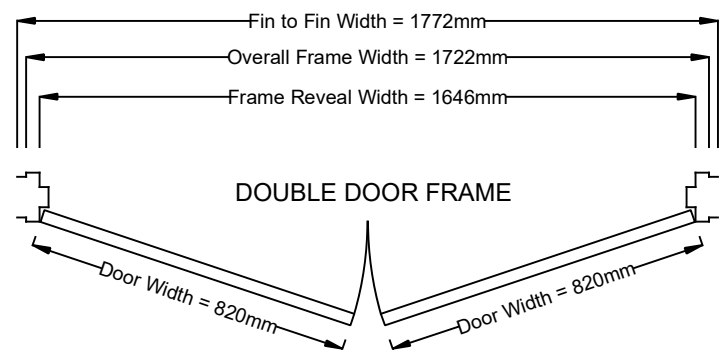

Overall Frame Height: 2100mm  
 Overall Frame Width: 1722mm