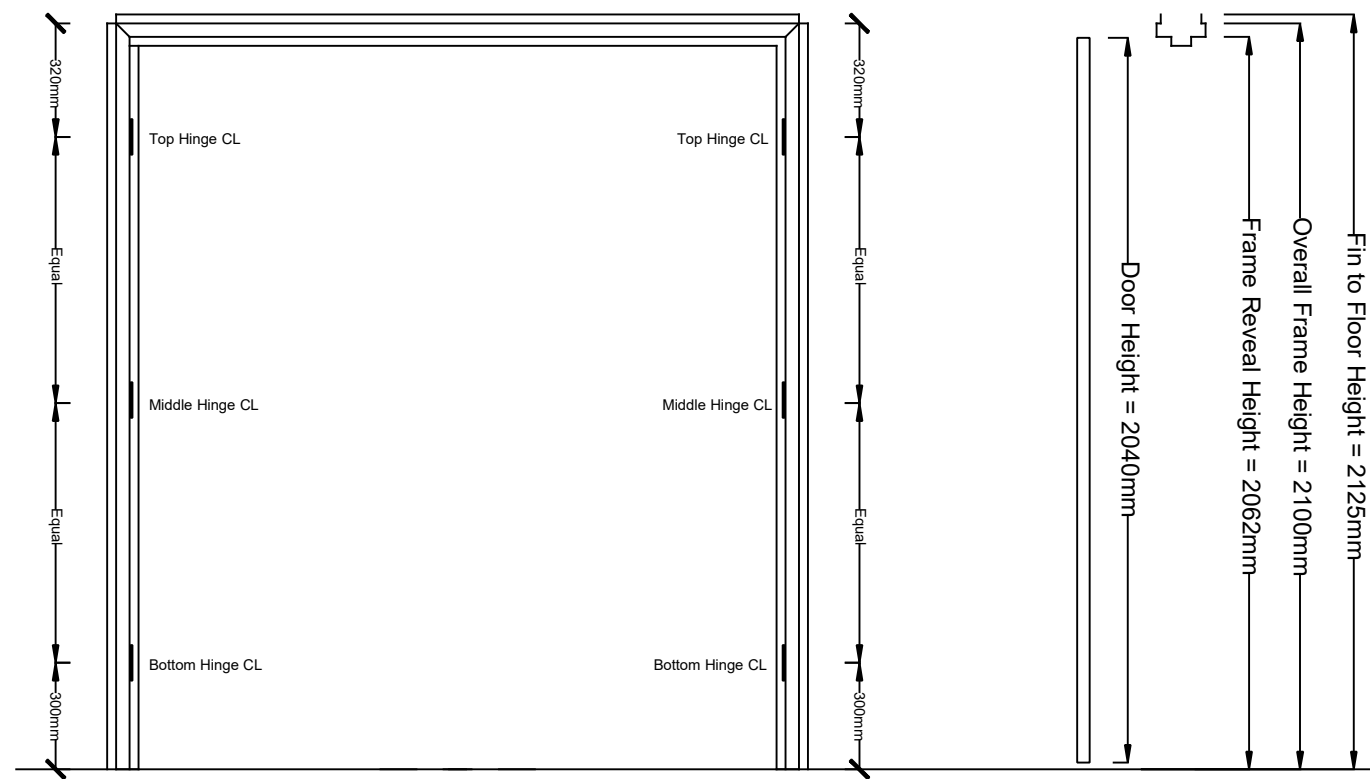

Overall Frame Height: 2100mm  
 Overall Frame Width: 1722mm

Drawn By: Peter Mole  
 Date: 13th October 2016  
 Drawing ID: 20401640ElevationPF

Sheet:  
 1 of 1  
 Revision: B