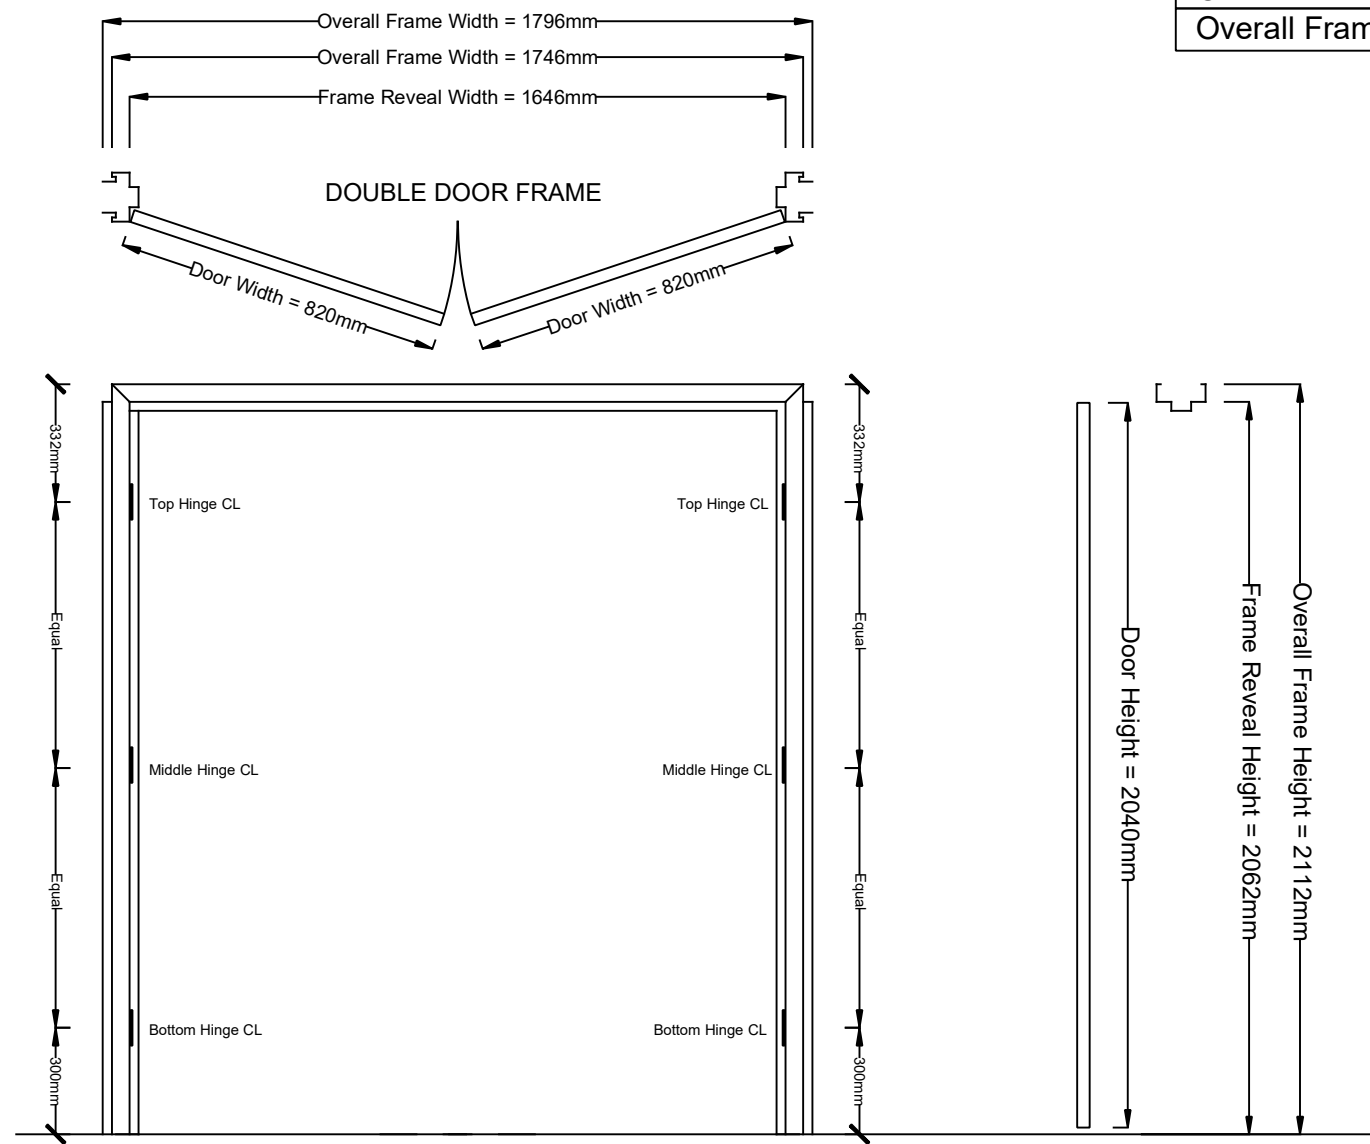

Overall Frame Height: 2112mm
 Overall Frame Width: 1746mm

Taylor's Doors & Frames Pty Ltd
 20 Orchard Road
 Brookvale NSW 2100
 Ph: + 61 2 9905 1222
 Email: admin@taylor'sdoors.com.au

General Notes:
NOT TO SCALE
www.taylor'sdoors.com.au

Drawn By: Peter Mole
 Date: 13th October 2016
 Drawing ID: 20401640ElevationNG

Sheet:
 1 of 1
 Revision: B