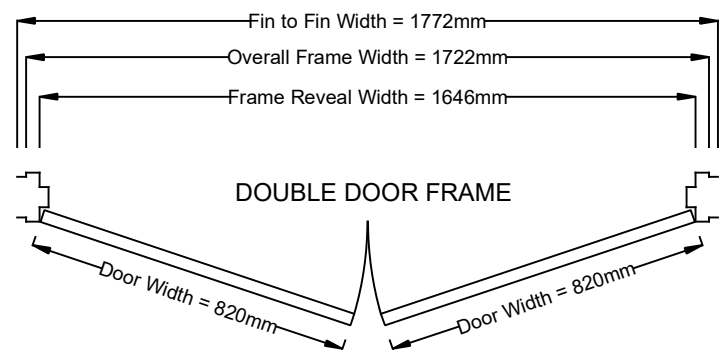

Overall Frame Height: 2100mm
 Overall Frame Width: 1722mm

Taylor's Doors & Frames Pty Ltd

20 Orchard Road
 Brookvale NSW 2100
 Ph: + 61 2 9905 1222
 Email: admin@taylorsdoors.com.au

General Notes:
NOT TO SCALE
www.taylorsdoors.com.au

Drawn By: Peter Mole
 Date: 13th October 2016
 Drawing ID: 20401640ElevationPF

Sheet:
 1 of 1
 Revision: B