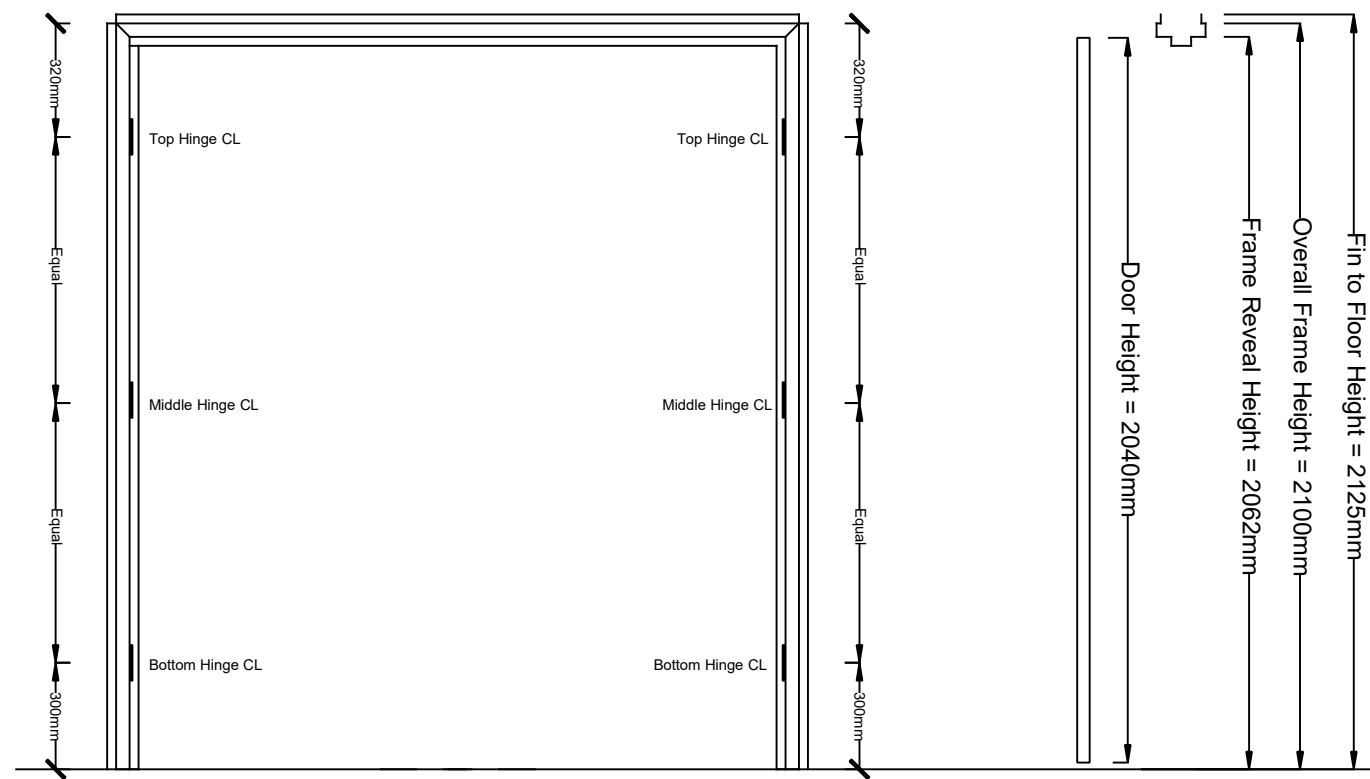

Overall Frame Height: 2100mm
 Overall Frame Width: 1722mm

Taylor's Doors & Frames Pty Ltd

20 Orchard Road
 Brookvale NSW 2100
 Ph: + 61 2 9905 1222
 Email: admin@taylorsdoors.com.au

General Notes:
NOT TO SCALE
www.taylorsdoors.com.au

Drawn By: Peter Mole
 Date: 13th October 2016
 Drawing ID: 20401640ElevationPF

Sheet:
 1 of 1
 Revision: B